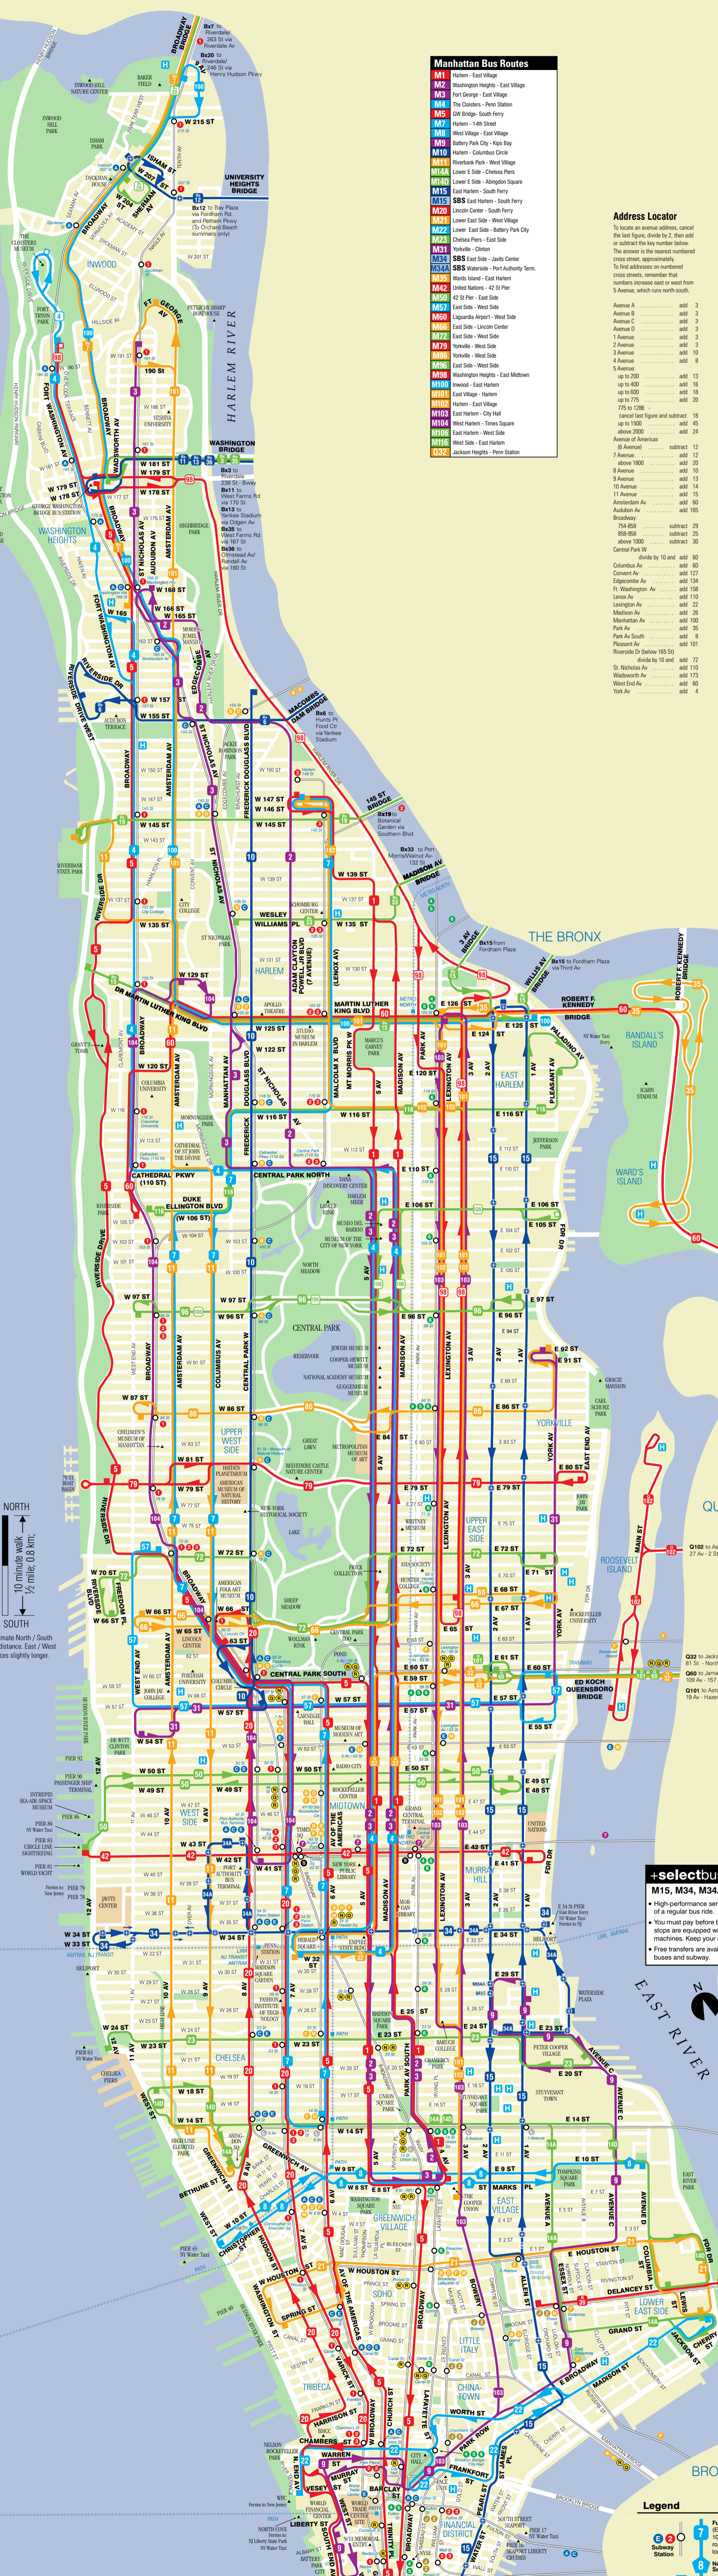

Manhattan Bus Map

.info

Manhattan Bus Routes

Address Locator

NORTH
1/4 mile
10 minute walk
1/2 mile; 0.8 km
SOUTH

Approximate North / South walking distance. East / West distances slightly longer.

+selectbuservice
M15, M34, M34A, Bx12

- High-performance service for the cost of a regular bus ride.
- You must pay before boarding. All SBS stops are equipped with fare payment machines. Keep your receipt.
- Free transfers are available to all local buses and subway.

Legend

- Subway Station
- Hospital
- Point of Interest
- Commuter Rail Station
- Full-time Service (Every day 7 a.m. - 10 p.m.; many routes operate longer hours)
- Part-time Service (No Saturday and/or Sunday Service)
- +selectbuservice Bus Stop
- Direction of Service (Two-way service has no arrows)
- Full-time Terminal
- Part-time Terminal

Fix & Fortify SANDY RECOVERY WORK
Planned Service Changes
Beginning August 2013, no train service between Whitehall St-South Ferry and Court St. Go to mta.info for updates and travel alternatives.